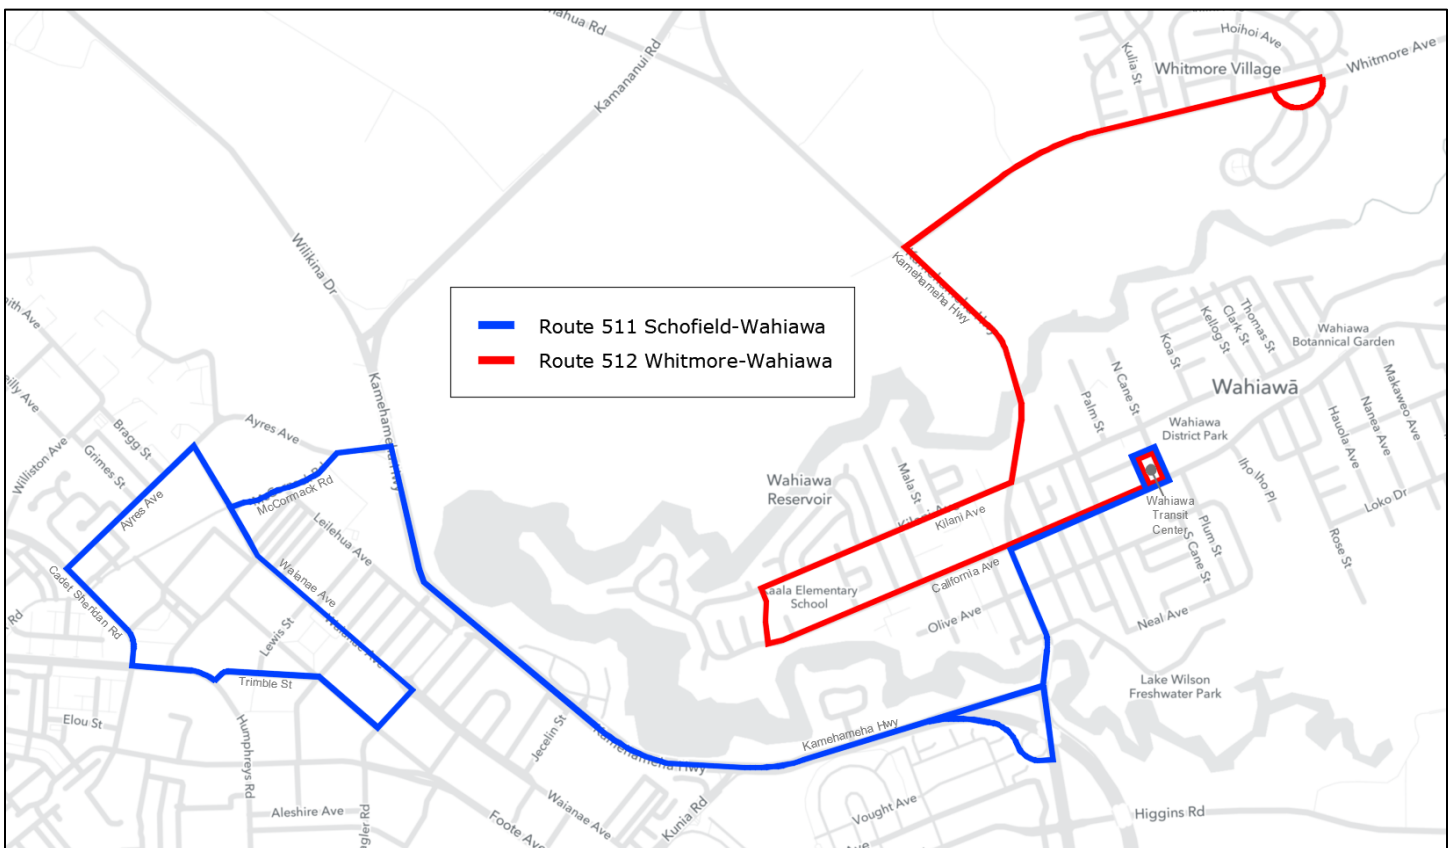

# Route 72 Schofield-Wahiawa-Whitmore

## Effective: Sunday, May 30, 2021

**Route 72 will be split into 2 routes.**

- **Route 511 Schofield-Wahiawa**
- **Route 512 Whitmore-Wahiawa**

**There will be no changes to the routing.**

For comments/questions: